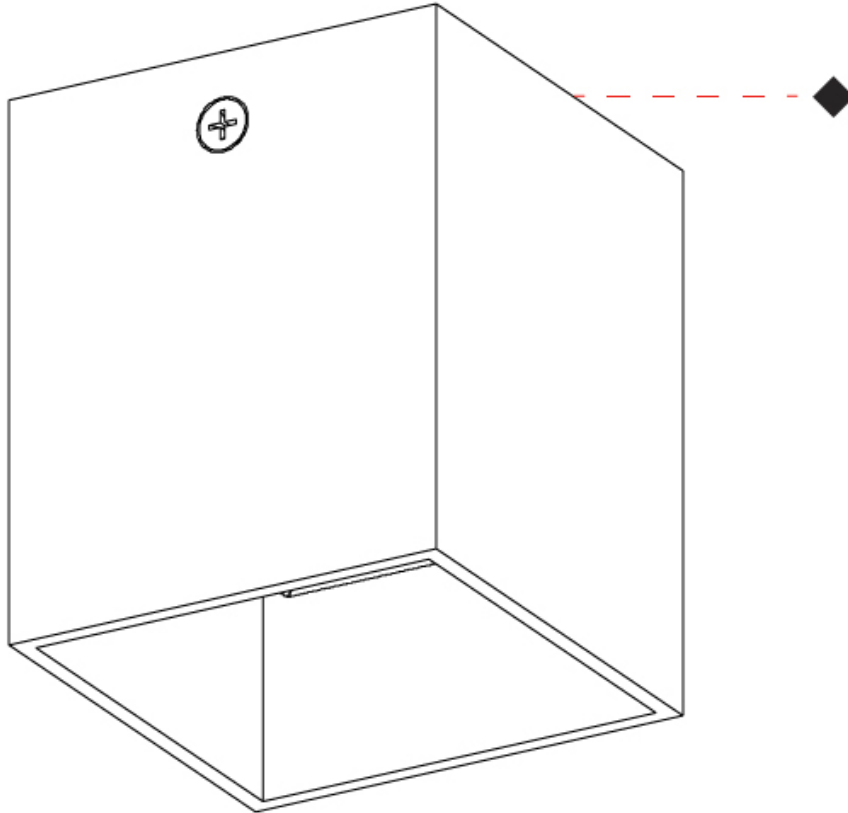

DAU SINGLE SURFACE

D92130R9- : D92130R9-BAL

PROJECT	_____
TYPE	_____
SPECIFIER	_____
QUANTITY	_____
DATE	_____