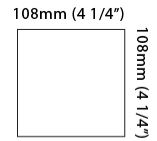

PHYSICAL

Aperture Sizes - Downlights: 4" _____
 Shape: Cube _____
 Length (mm): 80 _____
 Length (in): 3 1/8 _____
 Width (mm): 80 _____
 Width (in): 3 1/8 _____
 Height (mm): 87 _____
 Height (in): 3 7/16 _____
 Weight (kg): 0.82 _____
 Weight (lbs): 1.81 _____
 Fixture Finish: [BAL](#) / [MWL](#) / [BSL](#) _____
 Fixture Material: Extruded Aluminum _____

GENERAL

Series: Dau
 Subseries: Dau Single
 Partner: Milan
 Division: Design
 Installation: Surface
 Product Type: Spots
 Mounting Location: Ceiling
 Light Distribution: Adjustable / Direct

PHYSICAL

Shape: Cube
 Length (mm): 80
 Length (in): 3 1/8
 Width (mm): 83
 Width (in): 3 1/4
 Height (mm): 80
 Height (in): 3 1/8
 Max. Overall Height (mm): 160
 Max. Overall Height (in): 6 5/16
 Weight (kg): 0.82
 Weight (lbs): 1.81
 Fixture Material: Extruded Aluminum

GENERAL

Series: Dau
 Subseries: Dau Single
 Partner: Milan
 Division: Design
 Installation: Surface
 Product Type: Downlight
 Mounting Location: Ceiling
 Light Distribution: Direct

PHYSICAL

Aperture Sizes - Downlights: 1"
 Shape: Cube
 Length (mm): 50
 Length (in): 2
 Width (mm): 50
 Width (in): 2
 Height (mm): 60
 Height (in): 2 ³/₈
 Fixture Finish: [BAL / MWL / BSL](#)
 Fixture Material: Extruded Aluminum

OPTICAL

RATINGS AND CERTIFICATIONS

Certified By: Certified for North American Standards
 IP rating: IP20

50mm 1 ¹⁵/₁₆"

60mm 2 ³/₈"

J-Box cover plate Included

DAU SINGLE SURFACE

D92130R9-