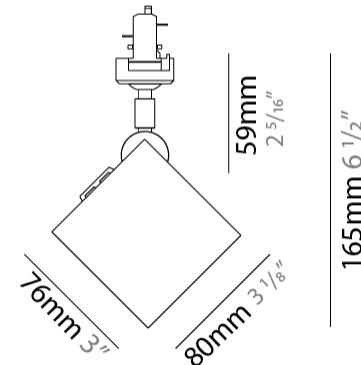

59mm
2 5/16"

165mm 6 1/2"