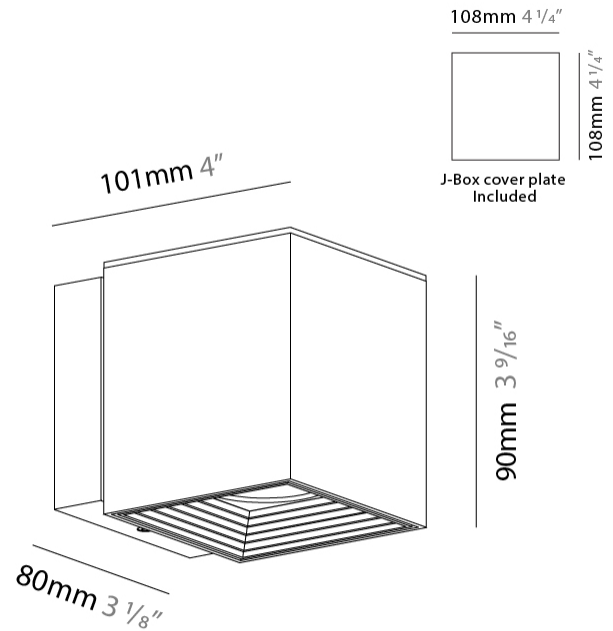

D93189R9-

base number Finish
Options

PROJECT
TYPE
SPECIFIER
QUANTITY
DATE

1. To build a product code in our configurator select the specify button on the base model # product page
2. To build a manual product code on this datasheet choose from the options listed below in blue font and add the suffix to the base model #

GENERAL

Series: Dau
Subseries: Dau Single
Partner: Milan
Division: Design
Installation: Surface
Product Type: Downlight
Mounting Location: Wall
Light Distribution: Direct

PHYSICAL

Aperture Sizes - Downlights: 3"
Shape: Cube
Length (mm): 80
Length (in): 3 1/8"
Height (mm): 90
Depth (mm): 101
Height (in): 3 5/16"
Depth (in): 4
Extension (mm): 114
Extension (in): 4 1/2"
Fixture Finish: [BAL](#) / [MWL](#) / [BSL](#)
Fixture Material: Extruded Aluminum

ELECTRICAL

Lamp Type: LED
Input Wattage (W): 10
Total Output Wattage (W): 9.3
Dimming: Tri-Mode (Non-Dimming and Phase Dimming (120Vac only) and 0-10V Dimming)
Driver Included: Yes
Driver Location: Integrated
Driver Type: Constant Current - 120Vac
Driver Class: Class 2
Input Voltage (V): 120 - 277
Constant Current (MA): 350
Upon Request: Not included - see components) Remote: 0-10Vdc dimming / Phase dimming @120Vac only / 277Vac

LED

Number of LEDs: 1
Color Temperature (°K): 3000
Max. Delivered Lumen (lm): 956
CRI: >90 CRI
Lamp Life (hrs): 50000

OPTICAL

RATINGS AND CERTIFICATIONS

Certified By: Certified for North American Standards
IP rating: IP44